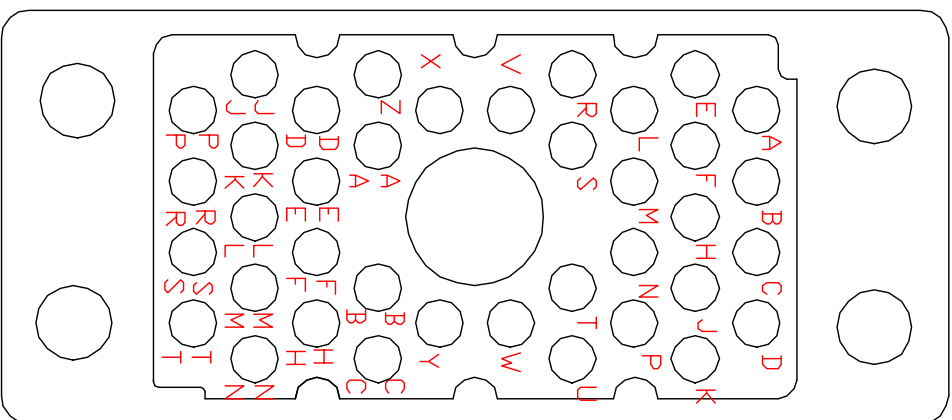

SOCKET REAR VIEW
OR
CABLE PLUG PIN VIEW

SOCKET FRONT VIEW
OR
CABLE PLUG INSIDE VIEW

CHAN	+	-	SCREEN
1	A	E	L
2	B	F	M
3	C	H	N
4	D	J	P
5	PP	JJ	DD
6	RR	KK	EE
7	SS	LL	FF
8	TT	MM	HH
9	R	V	S
10	Z	X	AA

K, NN, NOT USED

SIGNAL CHANNELS

8-10
QU-10

NO CONNECTION TO THESE PINS ON DISTRIBUTION PANEL INPUT CONNECTORS

T U W POWER + 18-22V
BB Y CC POWER - 18-22V

L, M, N, P, EE, FF, HH, S, AA,
ALL CONNECTED TO P.S.U. OVE

P.S.U. OVE IS NOT CONNECTED TO MAINS EARTH WITHIN THE P.S.U.
A SUTABLE CONNECTION TO MAINS EARTH MUST BE ARRANGED DURING INSTALLATION