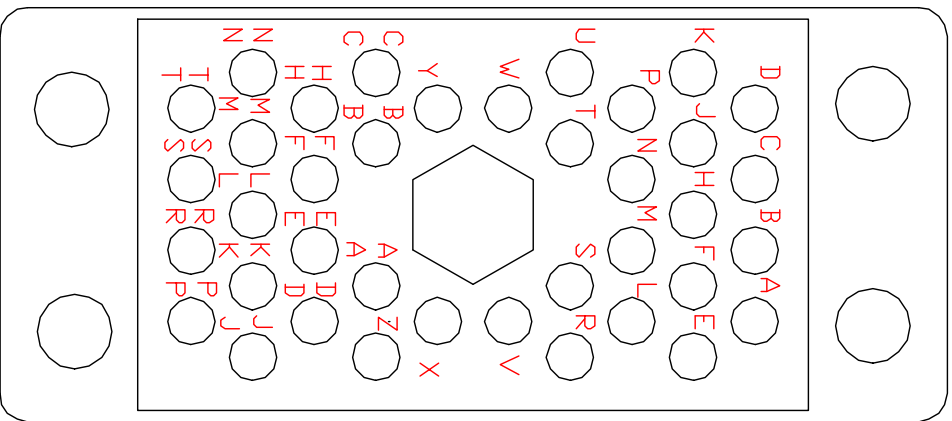

SOCKET REAR VIEW
OR
CABLE PLUG PIN VIEW

SOCKET FRONT VIEW
OR
CABLE PLUG INSIDE VIEW

CHAN	+	-	SCREEN
1	A	E	L
2	B	F	M
3	C	H	N
4	D	J	P
5	PP	JJ	DD
6	RR	KK	EE
7	SS	LL	FF
8	TT	MM	HH
9	R	V	S
10	Z	X	AA

K, NN, NOT USED

SIGNAL CHANNELS

8-10
QU-10

NO CONNECTION TO THESE PINS ON DISTRIBUTION PANEL INPUT CONNECTORS

T U W POWER + 18-22V
BB Y CC POWER - 18-22V

L, M, N, P, EE, FF, HH, S, AA,
ALL CONNECTED TO P.S.U. OVE

P.S.U. OVE IS NOT CONNECTED TO MAINS EARTH WITHIN THE P.S.U.
A SUTABLE CONNECTION TO MAINS EARTH MUST BE ARRANGED DURING INSTALLATION