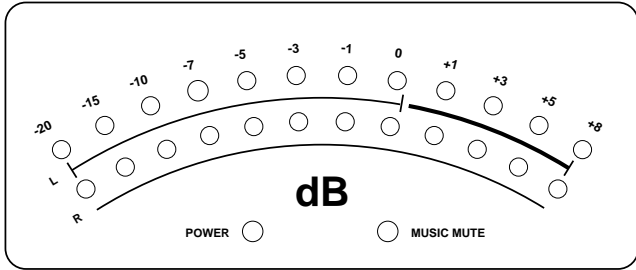

FORMULA
SOUND *PM-80R*